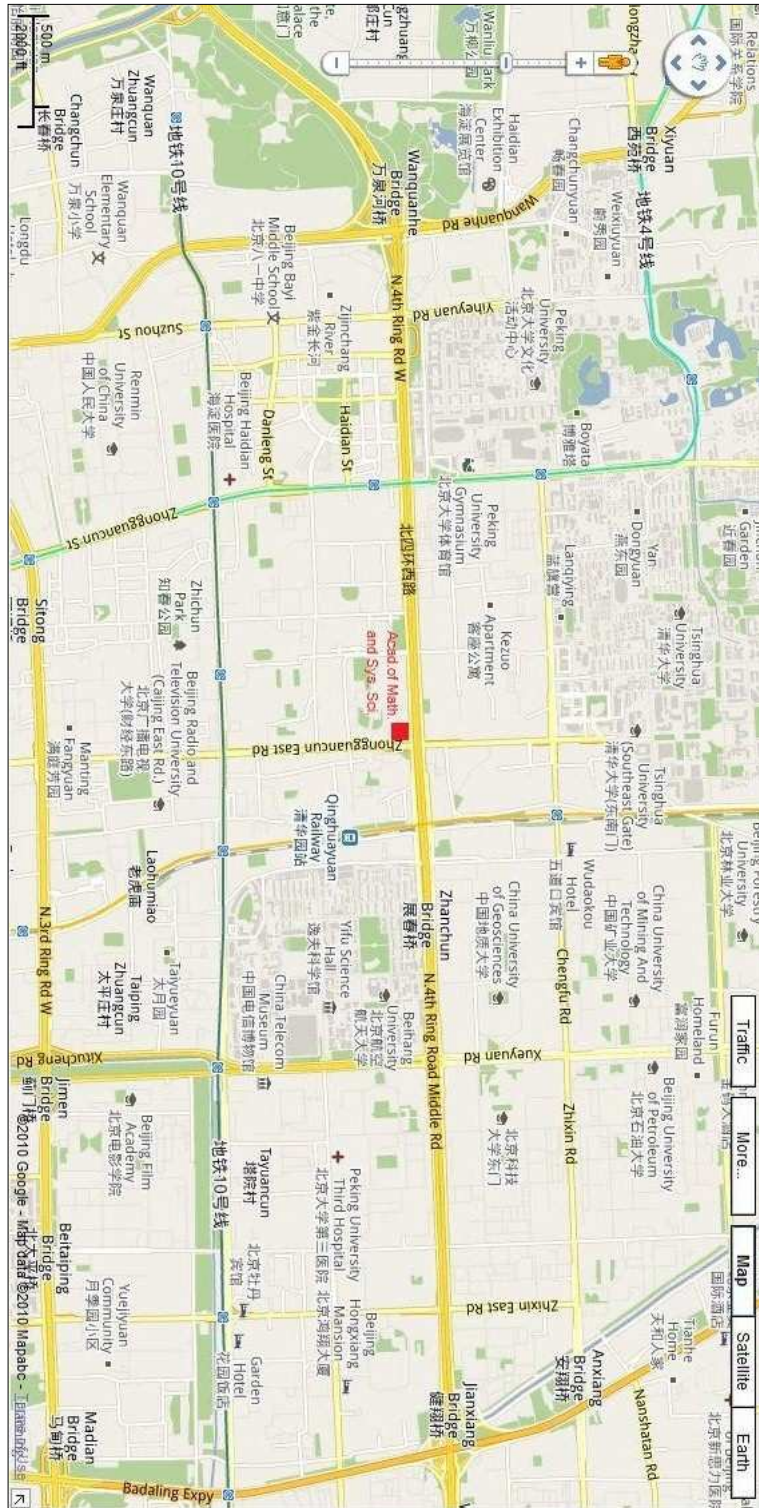

3 Travel Information

From Beijing Capital Airport to Jadepalace Hotel:

- **By Bus:**

Take LINE-5 Airport Bus from Beijing Capital Airport to ZhongGuanChun Station (Terminal Station), then Walk from BaoFuSi Bridge to ZhiChun Road by following ZhongGuanChun East Road (5m Walk Distance), and Jadepalace Hotel is located at the Cross between Zhichun Road and ZhongGuanChun East Road.

(从首都机场乘坐出租车到达翠宫饭店，地址：海淀区知春路 76 号，约需 100 元人民币或 15 美元)

4 Travel Map

- **Figure 1** is the local map of the Academy of Mathematics and Systems Science (AMSS), Chinese Academy of Sciences, where the red box is the location of AMSS.

(图 1 是中国科学院数学与系统科学研究院的周边地图，红色的地方为数学院)

- **Figure 2** is the local map of the Jadepalace Hotel (JPH), where the red box is the location of Jadepalace Hotel.

(图 2 是翠宫饭店的周边地图，红色的地方为翠宫饭店)

- **Figure 3** is the local map between AMSS and Jadepalace Hotel (JPH), where the red boxes are the locations of AMSS and Jadepalace Hotel, separately.

(图 3 是中科院数学院和翠宫饭店的周边地图，两个红色的地方分别为中科院数学院和翠宫饭店)

Figure 1: Local Map of AMSS, CAS

Figure 2: Local Map of Jadepalace Hotel

Figure 3: Local Map of AMSS and Jade Palace Hotel